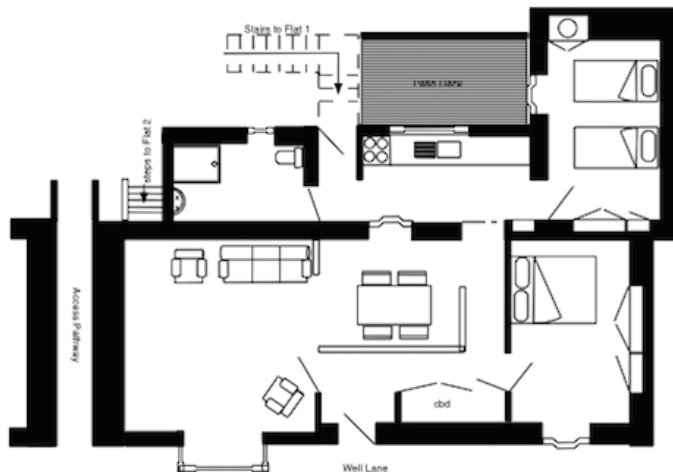

## Layout

- Sleeps 4
- Double and twin arrangements
- Well appointed throughout
- Children welcome
- Convenient for beaches
- Close to town centre

### Directions from the Quay Walking time: 5 minutes

Head towards the entrance to the quay  
Turn left at The Mermaid Inn on to Hugh Street  
Enter arch next to Post office into Well Lane

Continue for about 30 yards  
Prospect House is on the right  
Flat 3 is accessed directly from Well Lane