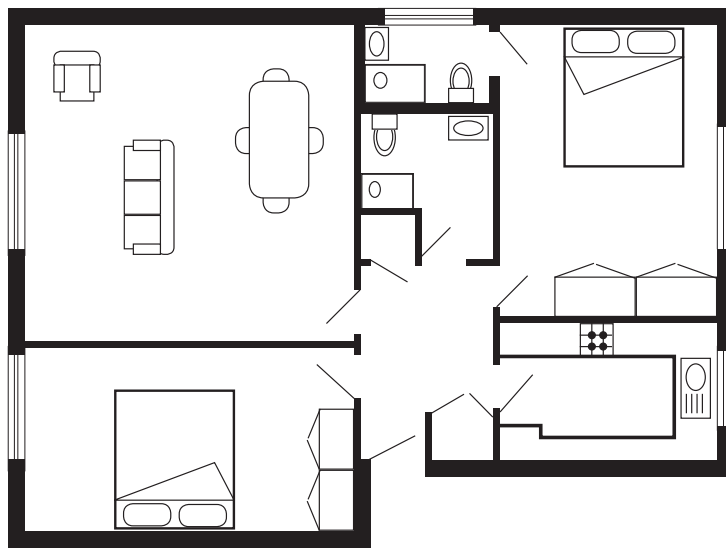

## Layout

- Sleeps 4
- Double or twin arrangements
- Outstanding sea views
- Washing Machine
- Dishwasher
- Children welcome
- Internet access
- Situated on the beach