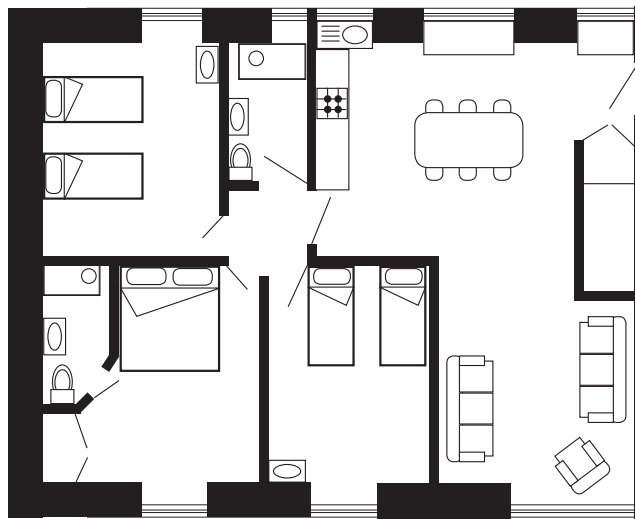

## Layout

- Sleeps 6
- Double and twin arrangements
- Outstanding sea views
- Washing machine and dryer
- Dishwasher
- Internet access
- Children welcome
- Town centre location